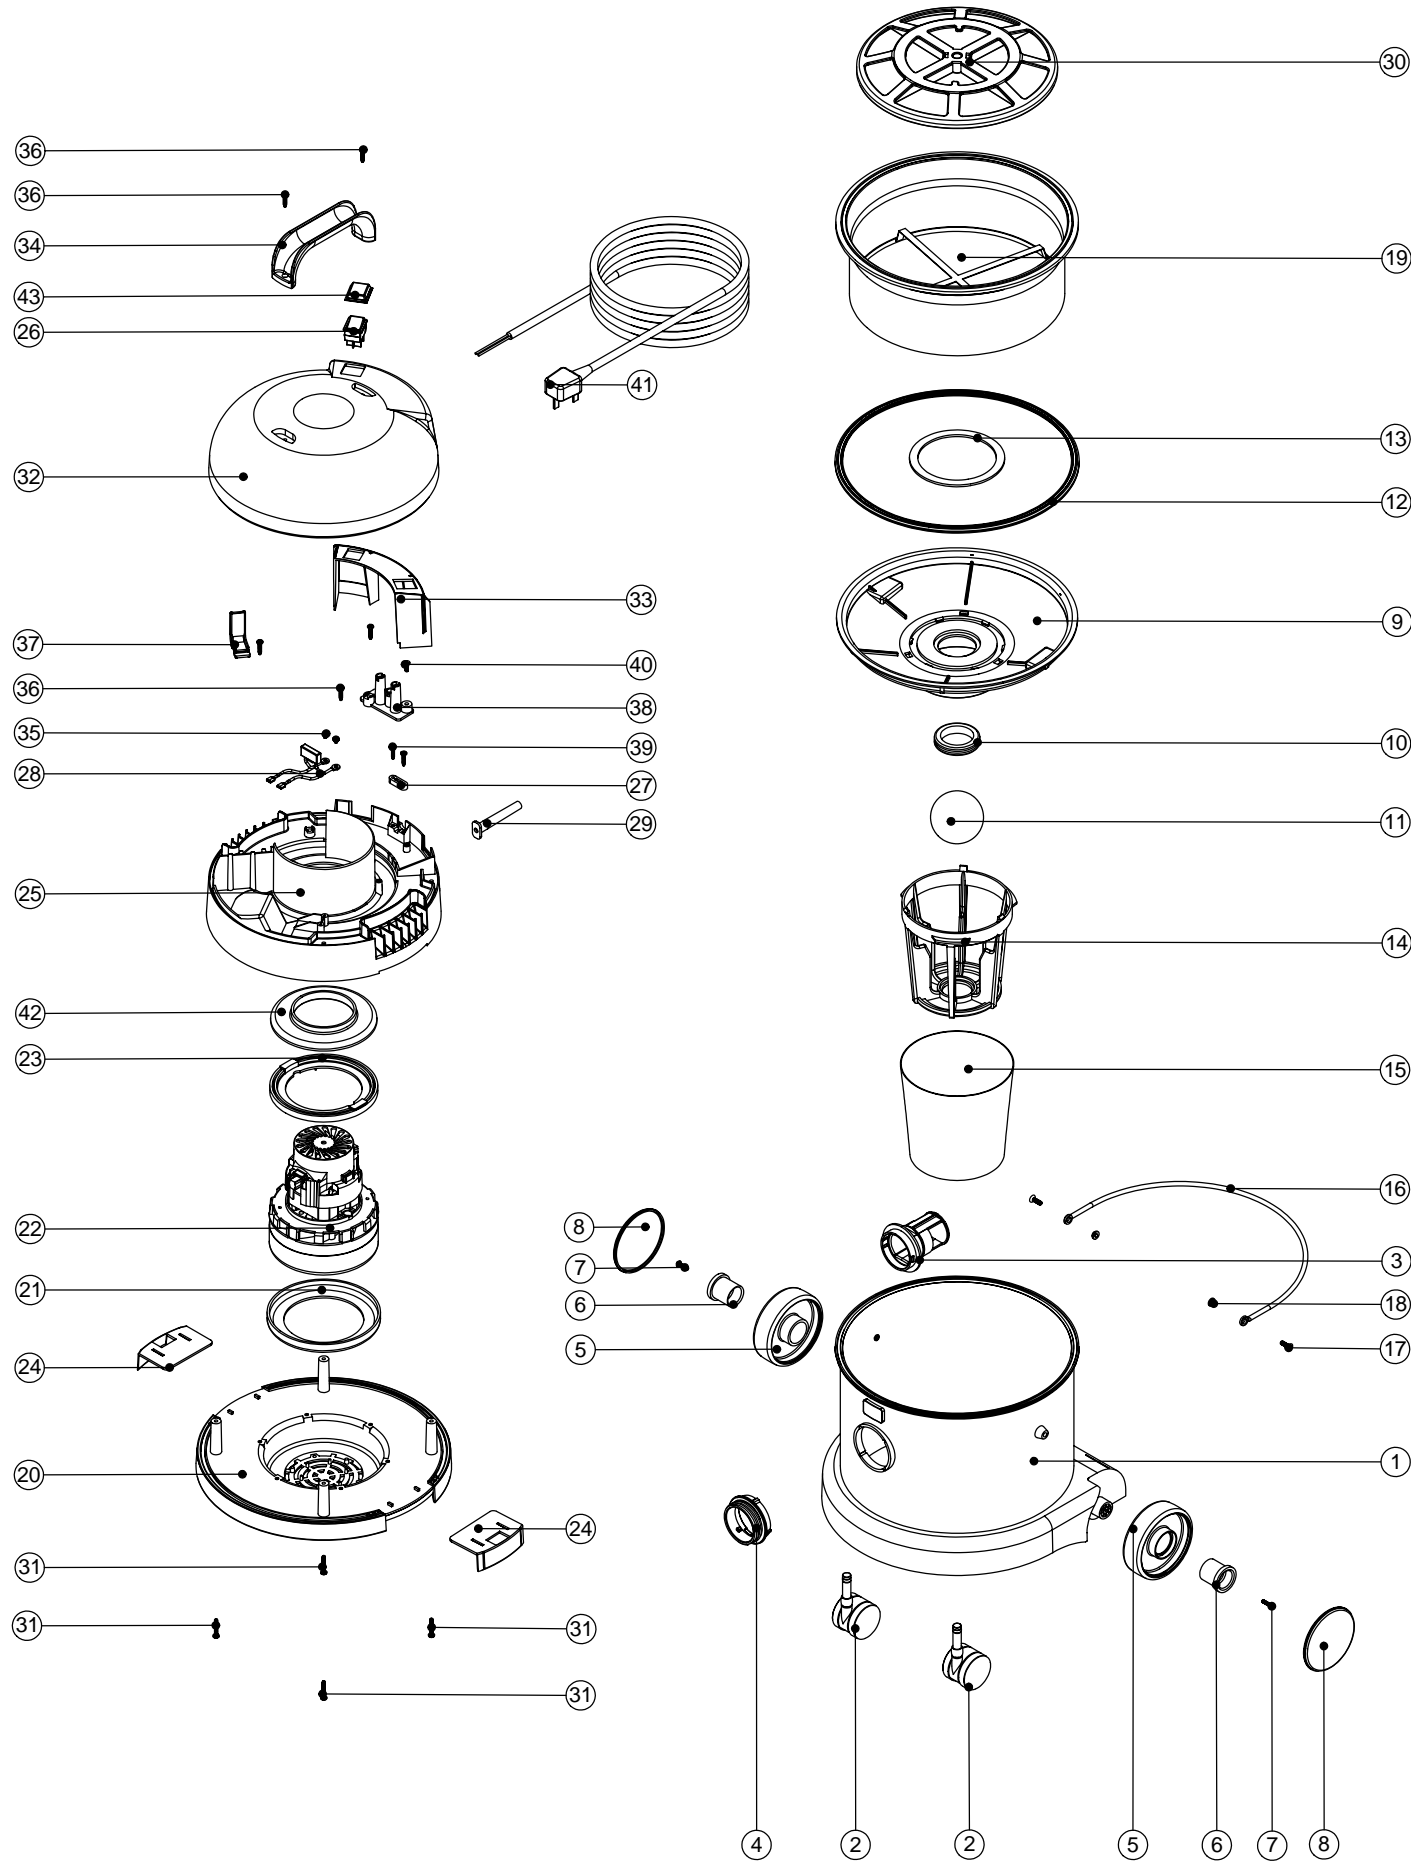

Numatic International Spare Parts

Model No: WV370-2 / WV380-2 EXPLODED DRAWING

234335
DRAWING: EXP-0766 ISS:A05
14/08/2007

Numatic International Spare Parts

Model No: WV370-2 / WV380-2 EXPLODED DRAWING

POS:	ITEM NO:	DESCRIPTION:	COMMENTS:
1	325426	BLUE DRUM ASSEMBLY	WV370-2
	325425	RED DRUM ASSEMBLY	WV370-2
	325427	GREEN DRUM ASSEMBLY	WV370-2
	325428	YELLOW DRUM ASSEMBLY	WV370-2
	225981	BLUE DRUM ASSEMBLY	WV380-2
	225980	RED DRUM ASSEMBLY	WV380-2
	225982	GREEN DRUM ASSEMBLY	WV380-2
	225983	YELLOW DRUM ASSEMBLY	WV380-2
	225210	GREY DRUM ASSEMBLY	WV380-2
	250028	FUN FACE	
2	204111	50MM TWIN WHEEL CASTOR WITH PU TYRE	WV370-2
	204059	2 INCH CASTOR	WV380-2
3	206493	WET DRY CONNECTOR	WV370-2
	225085	BAG CONNECTOR	WV380-2
4	227397	BLUE THREADED NECK	
	227396	RED THREADED NECK	
	227398	GREEN THREADED NECK	
	227399	YELLOW THREADED NECK	
5	227640	2 SHOT WHEEL ASSEMBLY	
6	227868	WHEEL HUB FOR 2 SHOT WHEEL	
7	219105	No8 X 5/8 INCH LONG POZI PAN PLASTITE SCREW	
8	227638	BLACK TRIM	
9	229635	FLOAT CAGE SUPPORT	
10	220235	FLOAT GROMMET	
11	206026	POLYPROP BALL	
12	207011	FLOAT CAGE GASKET	
13	225083	FLOAT ASSEMBLY GASKET	
14	225086	FLOAT CAGE	
15	207055	GAUZE FILTER	
16	403039	BUCKET HANDLE	
17	219282	M5 X 16MM LONG POZI PAN COUNTERSUNK SCREW	
18	208026	BUCKET HANDLE SPACER	
19	207109	12 INCH FILTER (DOUBLE BOTTOM) 160GRM SMS	INCLUDES ITEM 30 (209050)
20	227921	BOTTOM MOTOR HOUSING	
21	202031	BOTTOM MOTOR GASKET	
22	205443	240V 2 STAGE D.I BYPASS ACUSTEK MOTOR (BL21104T) (MARKED 230V) TCO	
	205441	120V 2 STAGE D.I BYPASS ACUSTEK MOTOR (BL21101)	
23	227925	TOP MOTOR GASKET	
24	227115	TOGGLE	
25	227923	TOP MOTOR HOUSING	
26	220843	BLUE ROCKER SWITCH	
27	227008	BLACK CABLE CLAMP	
28	220698	SUPPRESSOR ASSEMBLY	
29	220923	STRESS RELIEF	
30	209050	SINGLE FILTER GRID	
31	219369	No8 X 1 INCH LONG POZI PAN STAINLESS STEEL PLASTITE SCREW	
32	227919	SWITCH COVER TOP	
33	227927	SWITCH MOUNTING BRACKET	
34	206451	HANDLE	
35	219090	M4 X 8MM LONG POZI PAN SEMS SCREW	
36	219041	No8 X 3/4 INCH LONG POZI PAN SCREW	
37	227019	CABLE HOOK	
38	220564	TERMINAL BLOCK MOULDING (2 INSERTS)	
39	219107	No6 X 5/8 INCH LONG POZI PAN PLASTITE SCREW	
40	219101	No8 X 1/2 INCH LONG POZI PAN PLASTITE SCREW	
41	236033	10.0M X 1.00MM X 2 CORE CABLE (UK PLUG)	
	236034	10.0M X 1.00MM X 2 CORE CABLE (EURO PLUG)	
	236036	10.0M X 1.00MM X 2 CORE CABLE (RSA PLUG)	
	236049	10MT X 2 CORE X 1.5MM CABLE PLUS 16AMP INDUSTRIAL PLUG	
	236047	10.0M X .75MM X 2 CORE CABLE + SWISS PLUG	
42	227926	AIR SEPERATOR	
43	206573	SWITCH COVER (PLUG HANDLE)	